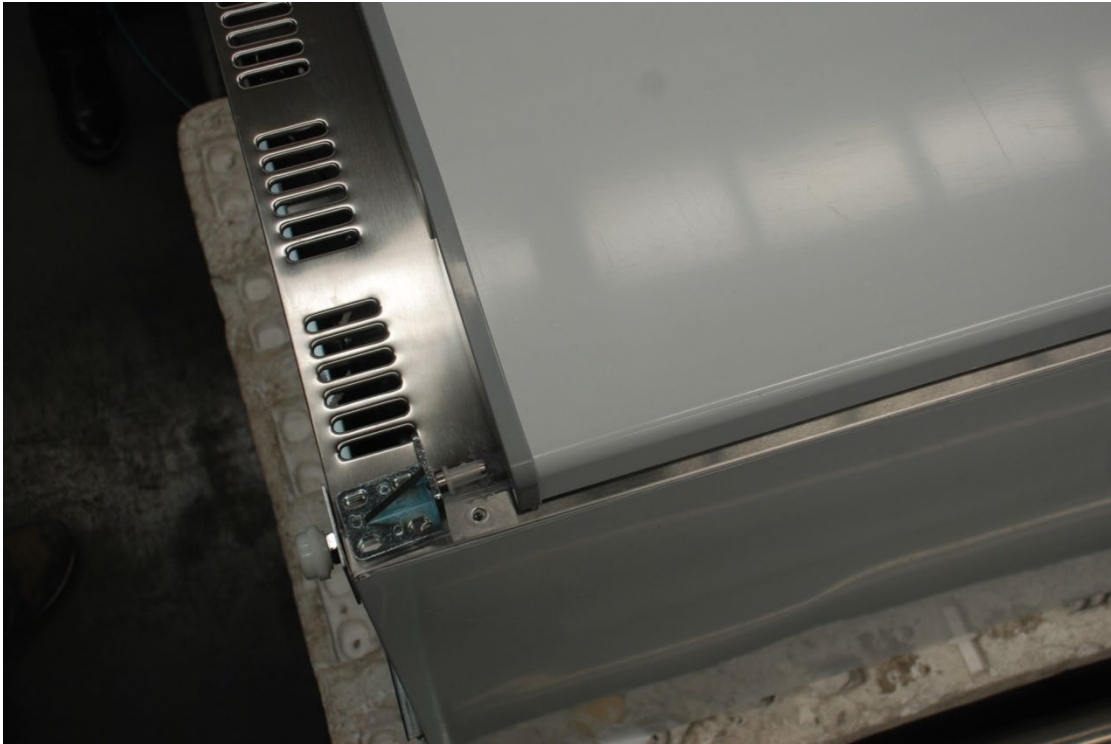

**How to reverse the door
HR/HF Series**

User Manual
Gebruikershandleiding
Gebrauchsanweisung
Le mode d'emploi

Step 1: Disassembling down hinge

Step 2: Removing the upper hinge

Step 3: Reversing the door

Step 4: Installing the down hinge

Step 5: Reversible door is finished