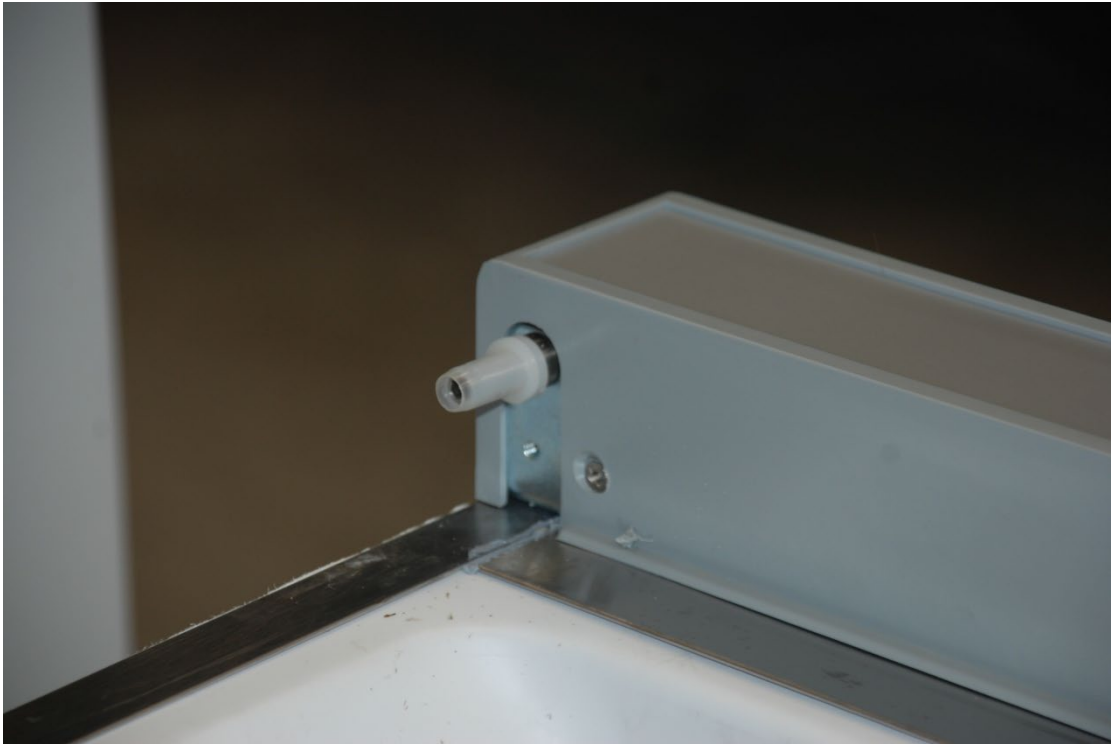

**How to reverse the door
HR/HF Series**

User Manual
Gebruikershandleiding
Gebrauchsanweisung
Le mode d'emploi

Step 1: Disassembling down hinge

Step 2: Removing the upper hinge

Step 3: Reversing the door

Step 4: Installing the down hinge

Step 5: Reversible door is finished