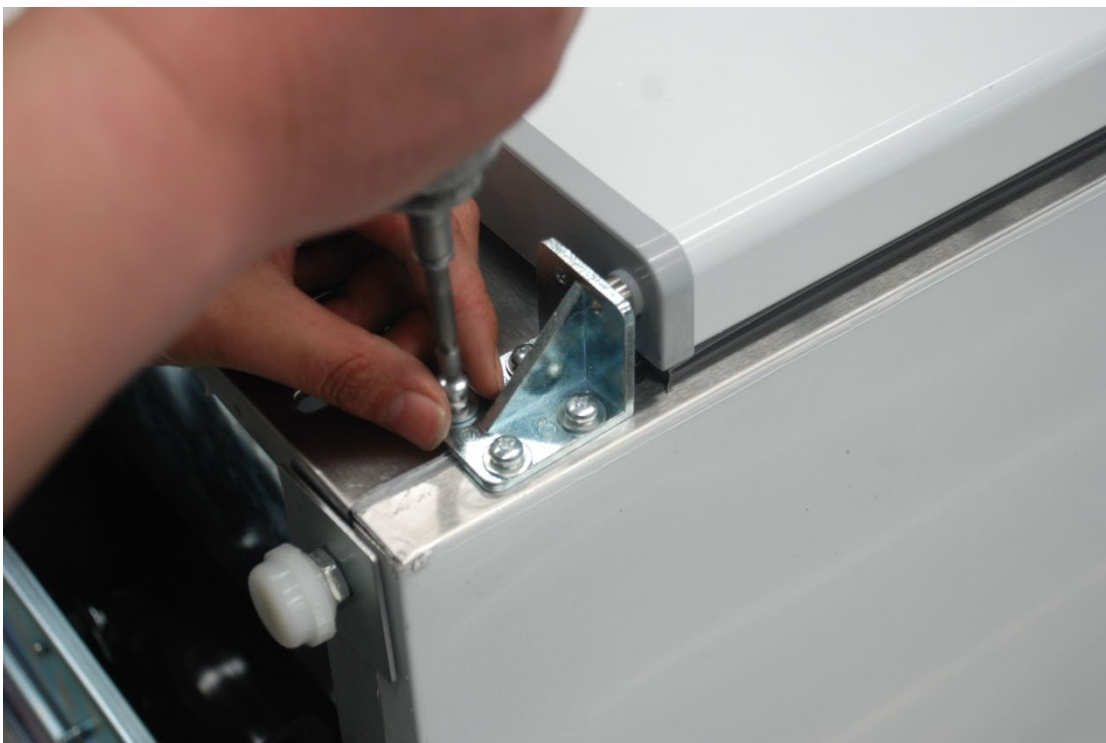

**How to reverse the door
HR/HF Series**

User Manual
Gebruikershandleiding
Gebrauchsanweisung
Le mode d'emploi

Step 1: Disassembling down hinge

Step 2: Removing the upper hinge

Step 3: Reversing the door

Step 4: Installing the down hinge

Step 5: Reversible door is finished